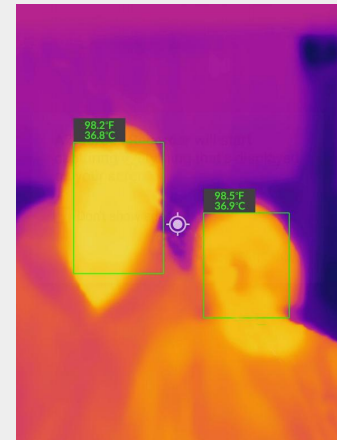

The solution enables the user to identify individuals with a fever efficiently and effectively. A fever is an indicating symptom of an infectious disease like COVID19 (Coronavirus). **feevr** is non contact based which prevents the chances of cross infection.

Snapshot function of thermal image

Captures & alerts automatically when an individual's temperature reaches and/or goes above the input threshold.

WHAT'S INCLUDED

Tripod

Vuzix Blade (Optional)

SPECIFICATIONS

Thermal pixel size	17 μm
Thermal resolution	19,200 pixels (160 x 120)
Thermal sensitivity	100 mK
Object temperature range	-20°C to 120°C (-4°F to 248°F)

COMMON FEATURES

Certifications	RoHS, CE/FCC, CEC-BC, EN62133
Operating temperature	0°C to 35°C (32°F to 95°F), battery charging 0°C to 30°C (32°F to 86°F)
Non-operating temperature	-20°C to 60°C (-4°F to 140°F)
Size (W x H x D)	68 x 34 x 14 mm (2.7 x 1.3 x 0.6 in)
Weight (incl. battery)	36.5 g
Mechanical shock	Drop from 1.8 m (5.9 ft)

APP

Image presentation modes	Infrared
VividIR	Yes
AI warning	Audible
Thermal area detected:	Facial Region/Forehead
Palettes	Gray (white hot), Hottest, Coldest, Iron, Rainbow, Rainbow HC, Arctic, Lava, and Wheel
Capture modes	Video