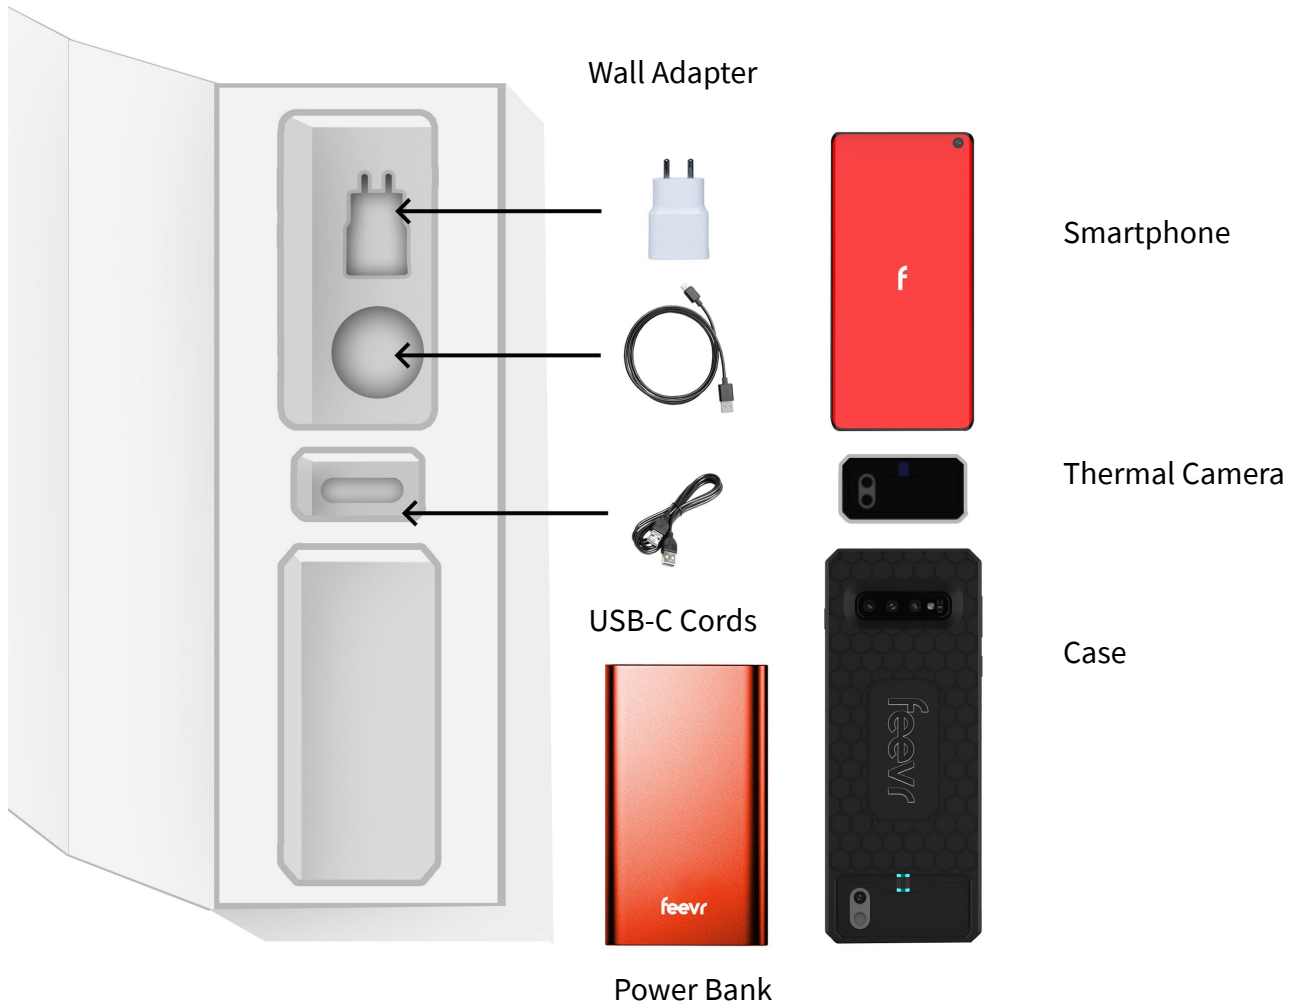

The solution enables the user to identify individuals with a fever efficiently and effectively. A fever is an indicating symptom of an infectious disease like COVID19 (Coronavirus). **feevr** is non contact based which prevents the chances of cross infection.

feevr is user friendly and can be setup in minutes as both a fixed (tripod supplied) or handheld solution.

www.feivr.tech

feevr enables you to identify individuals with a fever - an indicating symptom of a infectious disease - efficiently and effectively - without making direct body contact, minimizing the risk of cross-contamination.

Snapshot function of thermal image

Captures & alerts automatically when an individual's temperature reaches and/or goes above the input threshold.

WHAT'S INCLUDED

Tripod

Vuzix Blade (Optional)

SPECIFICATIONS