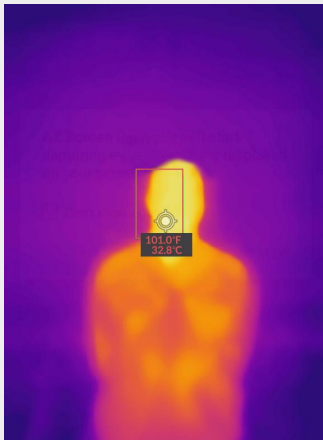

feevr enables you to identify individuals with a fever - an indicating symptom of a infectious disease - efficiently and effectively - without making direct body contact, minimizing the risk of cross-contamination.