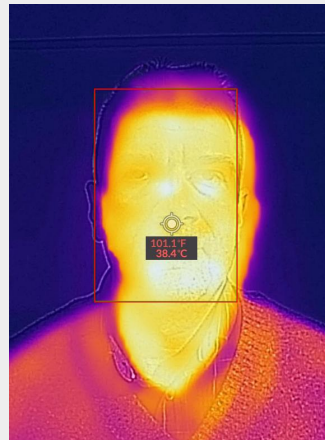

The solution enables the user to identify individuals with a fever efficiently and effectively. A fever is an indicating symptom of an infectious disease like COVID19 (Coronavirus). **feevr** is non contact based which prevents the chances of cross infection.

feevr is user friendly and can be setup in minutes as both a fixed (tripod supplied) or handheld solution.

www.feivr.tech

feevr enables you to identify individuals with a fever - an indicating symptom of a infectious disease - efficiently and effectively - without making direct body contact, minimizing the risk of cross-contamination.

Snapshot function of thermal image

Captures & alerts automatically when an individual's temperature reaches and/or goes above the input threshold.

WHAT'S INCLUDED

Tripod

Vuzix Blade (Optional)

SPECIFICATIONS

APP

Image presentation modes	Infrared
VividIR	Yes
AI warning	Audible
Thermal area detected:	Facial Region/Forehead
Palettes	Gray (white hot), Hottest, Coldest, Iron, Rainbow, Rainbow HC, Arctic, Lava, and Wheel
Capture modes	Video